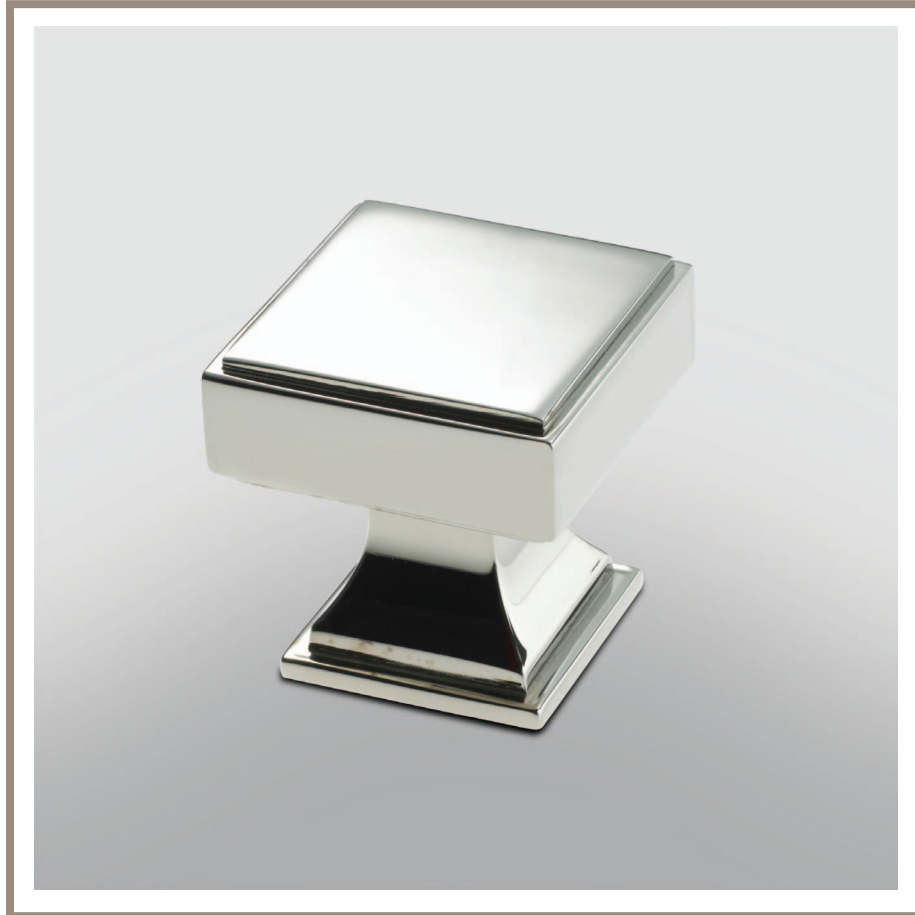

KATONAH

ARCHITECTURAL HARDWARE

BRADFORD CABINET PULL

AVAILABLE IN:

1 1/4"
1 1/2"

NEW YORK
212.813.9680
NEWYORK@KATONAHHARDWARE.COM

CHICAGO
312.670.1313
CHICAGO@KATONAHHARDWARE.COM

KATONAH
914.232.7796
KATONAH@KATONAHHARDWARE.COM