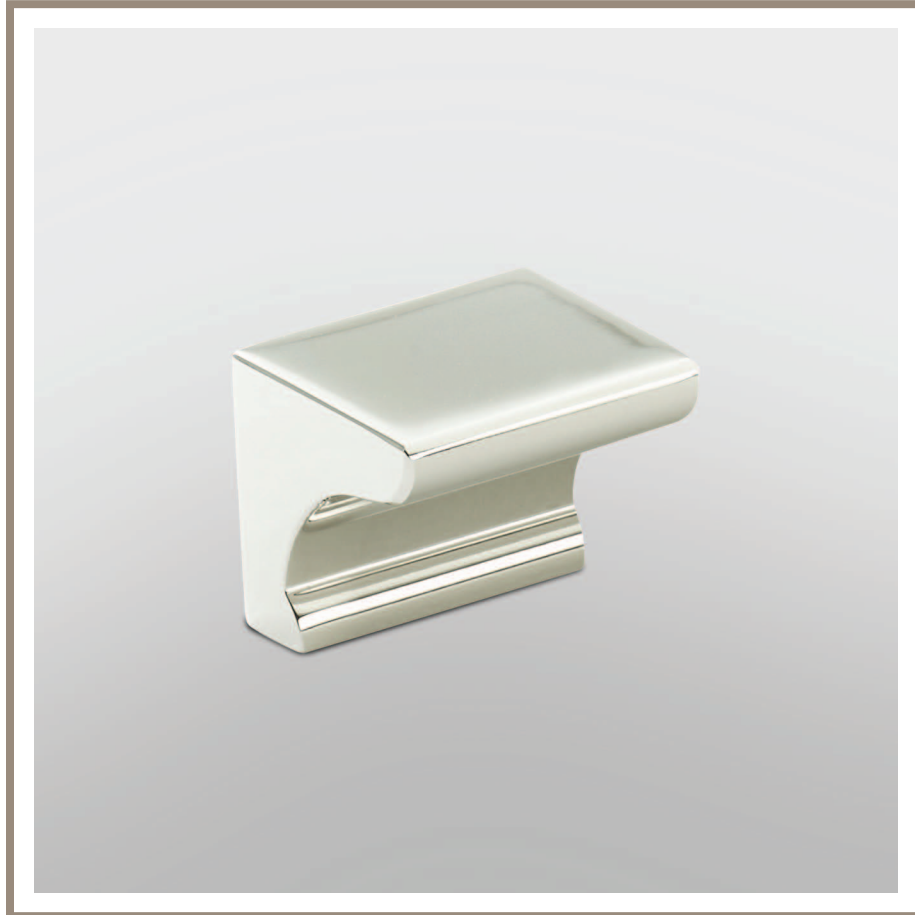

KATONAH

ARCHITECTURAL HARDWARE

LAVERNE CABINET KNOB

AVAILABLE IN:

32MM

NEW YORK
212.813.9680

NEWYORK@KATONAHHARDWARE.COM

CHICAGO
312.670.1313