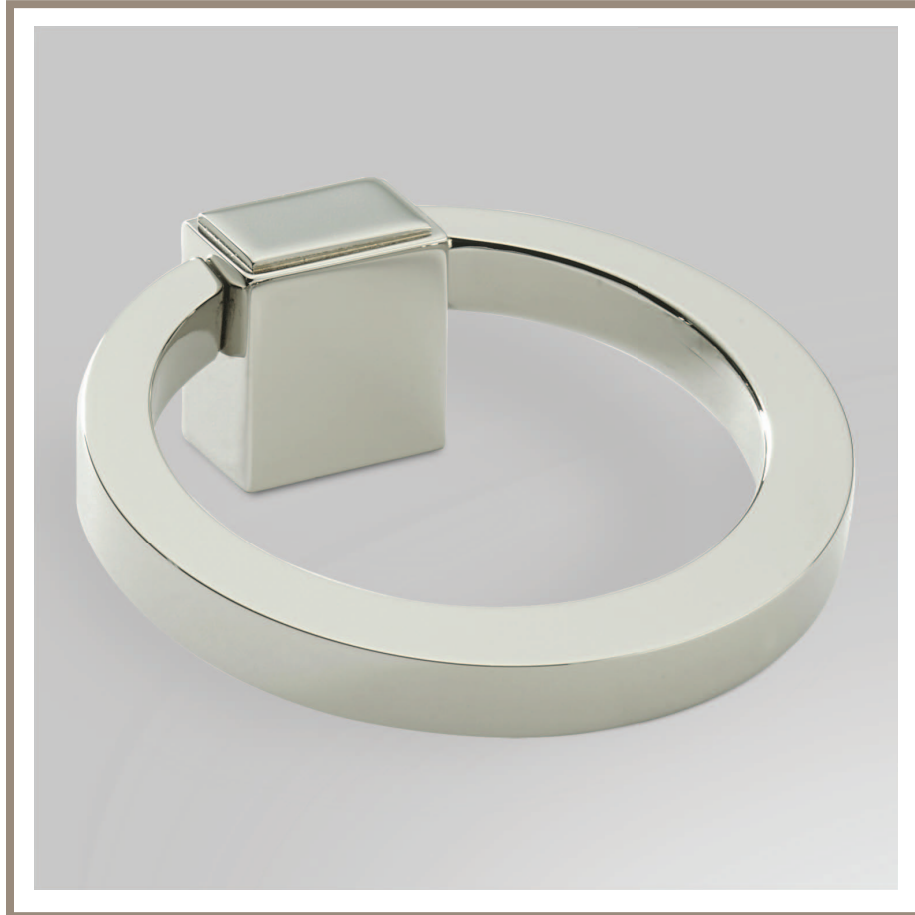

KATONAH

ARCHITECTURAL HARDWARE

OBLIQUE RING PULL

AVAILABLE IN:

50MM
64MM
82MM

NEW YORK
212.813.9680

NEWYORK@KATONAHHARDWARE.COM

CHICAGO
312.670.1313